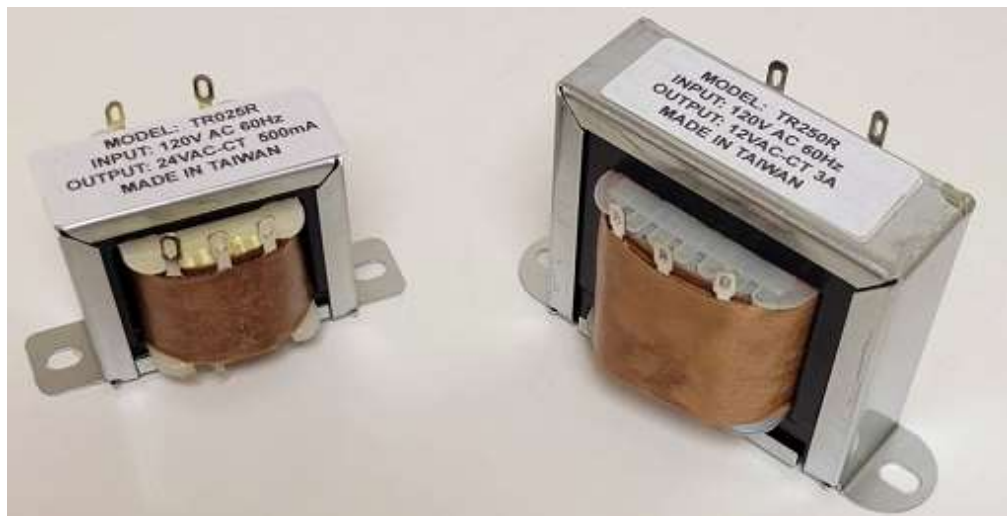

## NEW CENTER TAPPED TRANSFORMERS

- 120 VAC PRIMARY
- SOLDER LUGS/ PUSH ON TERMINALS
- **NOTE – NO WIRE LEADS AS IN PREVIOUS VERSION**
- CLASS A RATED(105°) INSULATED
- 1000V HI-POT TESTED
- MADE IN TAIWAN
- INDIVIDUALLY BOXED

<u>PART#</u>	<u>AC VOLTS</u>	<u>CURRENT</u>	MOUNTING HOLE	CASE ONLY		
			<u>CENTER TO CENTER</u>	<u>H</u>	<u>W</u>	<u>D</u>
TR038R	12VCT	500mA	2.07"	1.41"	1.69"	1.29"
TR121R	12VCT	1 A	2.07"	1.41"	1.69"	1.37"
TR212R	12VCT	2A	2.36"	1.67"	1.96"	1.57"
TR250R	12VCT	3 A	2.79"	2"	2.32"	1.73"
TR025R	24VCT	500mA	2.07"	1.41"	1.69"	1.37"
TR241R	24VCT	1 A	2.36"	1.67"	1.96"	1.57"